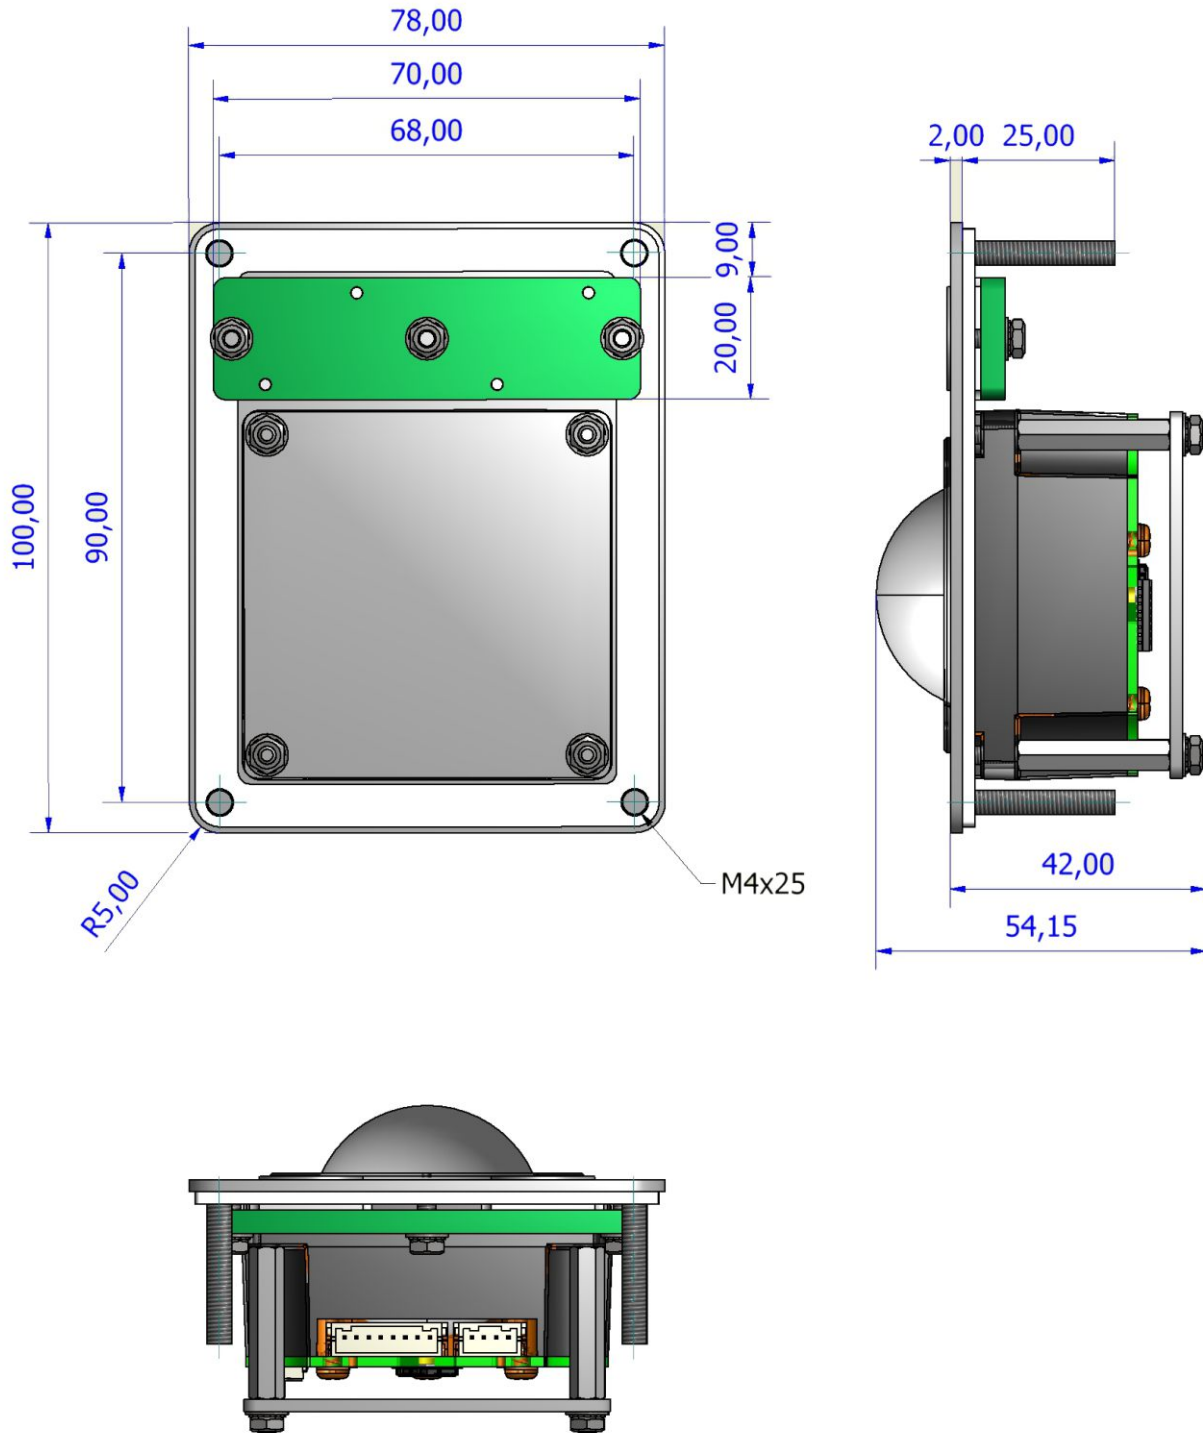

### MAIN FEATURES

- 38 mm laser trackball - vandalproof
- IP68 sealed
- Removable top for easy cleaning of ball compartment
- Combo PS/2 & USB output

### GENERAL TECHNICAL SPECIFICATIONS

Sealing	: IP68 waterproof
Carrier plate	: brushed stainless steel
Ball diameter	: 38 mm
Ball material	: polyester
Dimensions / weight	: 100 x 78 x 54 mm / 350 grams
Lifetime	: >= 2 million ball revolutions
Tracking force	: nom. 20 grams
Output	: PS/2 & USB Combo
Cable	: 1 shielded, straight 1,6 m long
Operating temperature range:	-10°C to +60°C
Storage temperature range	: -25°C to +80°C

### CONNECTIVITY

These combo PS/2 & USB trackball units have a 1,6 meter long shielded straight cable ended by a USB type A plug. An adaptor to PS/2 is added. No special device driver is needed, use standard available drivers of your operating system.

**38 MM LASER STAINLESS STEEL TRACKBALL UNIT**

DIMENSIONAL DRAWING

ORDER INFO

**TSX38F8**

Output : PS/2 & USB Combo